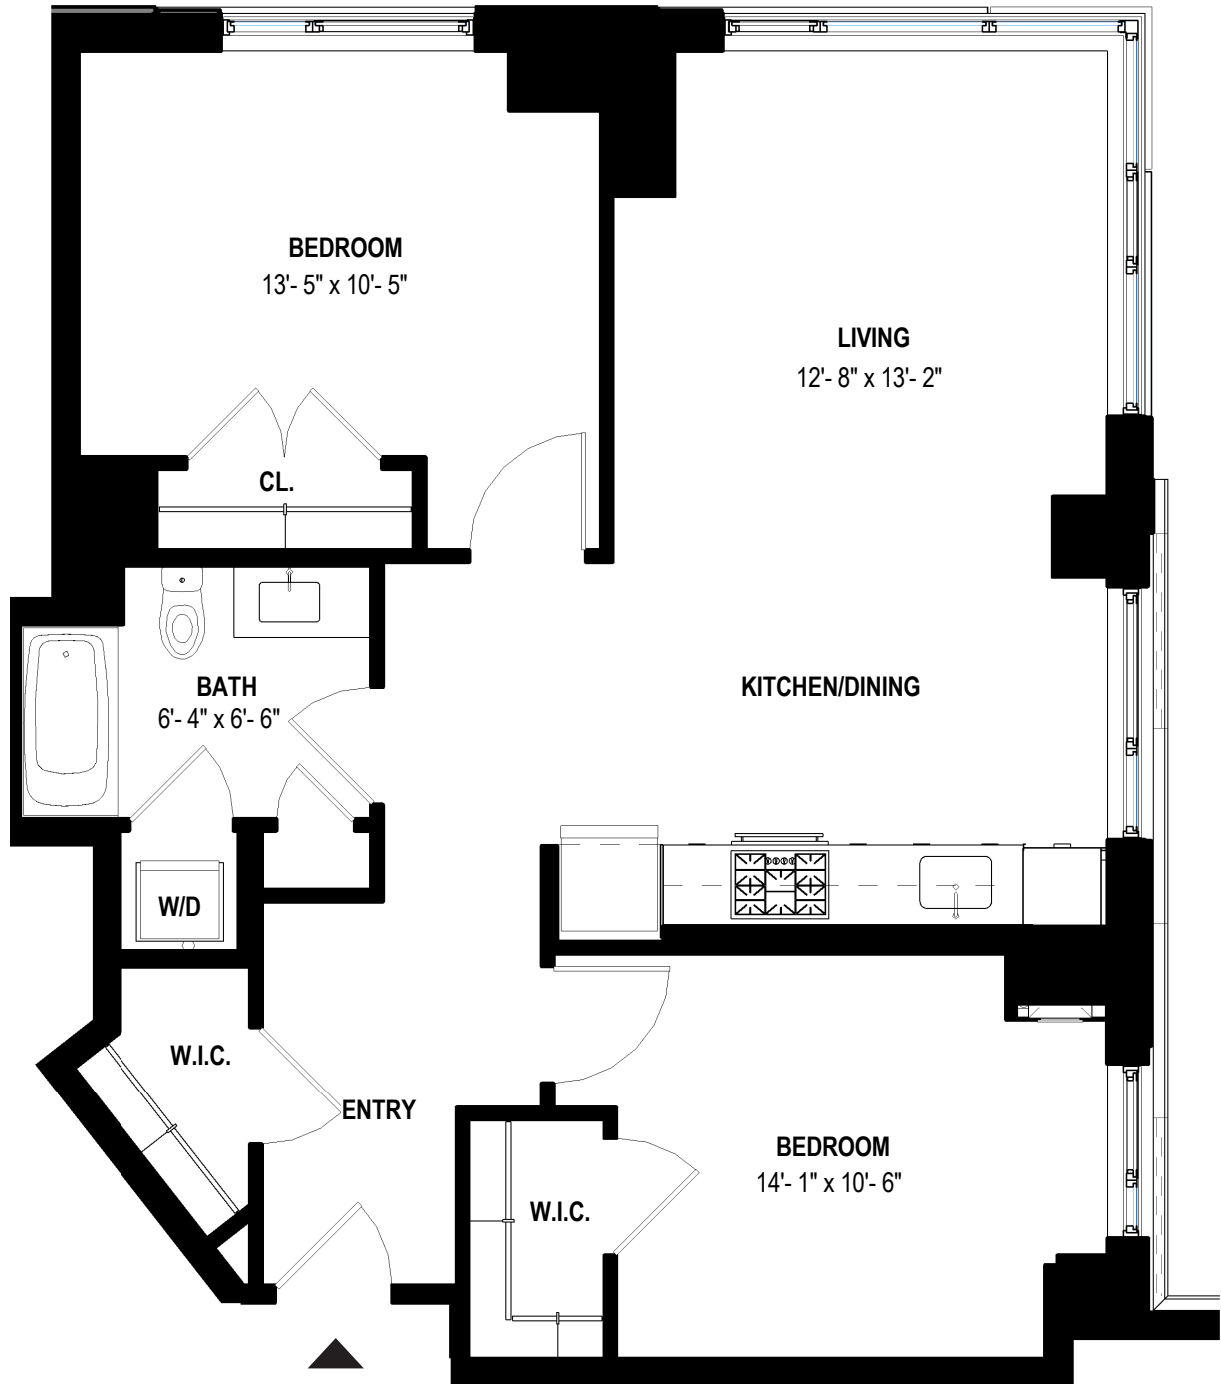

**MOSAIC**  
ON THE RIVERWAY

C-2M (1 UNIT) | LEVEL 10 | 912 SF  
2 BEDROOM | 1 BATH

80 - 82 FENWOOD RD | BOSTON, MA 02115

\* Floorplans, square footage, and other information are estimates and approximate for illustrative purposes only. Configuration, features, square footages, and other dimensions are subject to change.